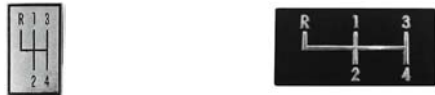

CONSOLE SHIFT PATTERN PLATE EMBLEMS

- A8560 (66-67) Console 4-SPD Shift Plate Emb (CHVL/EC).....EACH $ 12.00
- A8600 (68-72) Console 4-SPD Shift Plate Emb (CHVL/EC/*MC) ...EACH $ 12.00