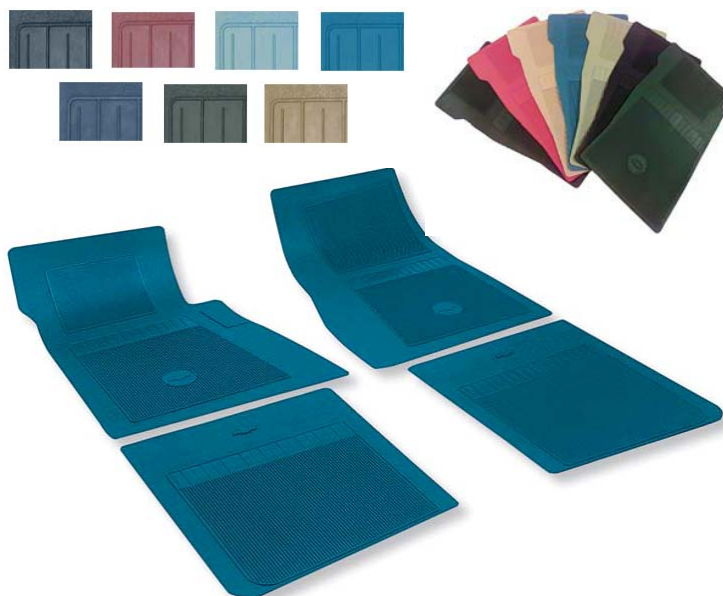

4-PIECE ORIGINAL STYLE BOWTIE FLOOR MATS

- A87700A (64-72) Orig Style Bowtie Floor Mats W/CONSOLE....BLACK... $ 149.00
- A87700B (64-72) Orig Style Bowtie Floor Mats W/CONSOLE....RED.... $ 149.00
- A87700C (64-72) Orig Style Bowtie Floor Mats W/CONSOLE....LT BLUE $ 149.00
- A87700D (64-72) Orig Style Bowtie Floor Mats W/CONSOLE....MD BLUE $ 149.00
- A87700F (64-72) Orig Style Bowtie Floor Mats W/CONSOLE....DK BLUE $ 149.00
- A87700H (64-72) Orig Style Bowtie Floor Mats W/CONSOLE....DK GREEN $ 149.00
- A87700M (64-72) Orig Style Bowtie Floor Mats W/CONSOLE....FAWN.... $ 149.00