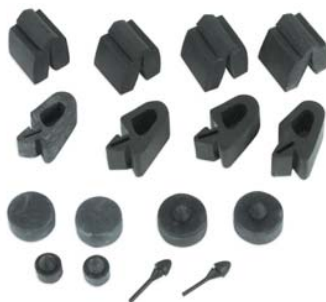

EL CAMINO & WAGON BODY BUMPER KITS

- E46620 (64) Body Bumper Kit (EL CAMINO/2DR WAGON).....SET $ 14.95
- E46625 (65) Body Bumper Kit (EL CAMINO/2DR WAGON).....SET $ 14.95
- E46630 (66) Body Bumper Kit (EL CAMINO/2DR WAGON).....SET $ 14.95
- E46635 (67) Body Bumper Kit (EL CAMINO/2DR WAGON).....SET $ 14.95
- E46640 (68-72) Body Bumper Kit (EL CAMINO/2DR WAGON).....SET $ 14.95
- E46645 (73-79) Body Bumper Kit (EL CAMINO/2DR WAGON).....SET $ 19.95
- E46650 (80-87) Body Bumper Kit (EL CAMINO/2DR WAGON).....SET $ 39.00