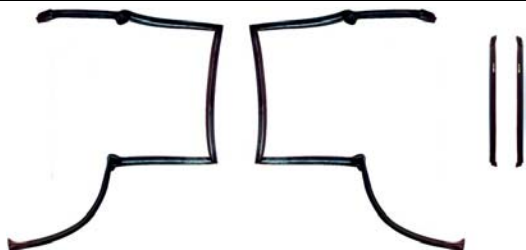

T-TOP WEATHERSTRIPS

1. M30800 (78-88) T-Top Weatherstrips (MONTE CARLO/CUTLASS) ....PAIR $ 269.00
   M30810 (78-88) T-Top Side Seals.... (MONTE CARLO/CUTLASS) ....PAIR $ 79.00