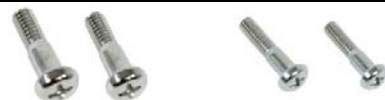

LENS MOUNTING SCREWS

- A47950 (64-UP) Lens Screws W/Shoulder, 5/8"... (GM VEHICLES) ..PAIR $ 2.50
- A47955 (64-UP) Lens Screws W/Shoulder, 3/4"... (GM VEHICLES) ..PAIR $ 2.50
- A47960 (64-UP) Lens Screws W/Shoulder, 1"..... (GM VEHICLES) ..PAIR $ 2.50
- A47965 (64-UP) Lens Screws W/Shoulder, 1-1/4" (GM VEHICLES) ..PAIR $ 2.50