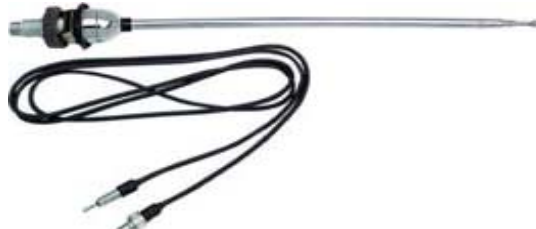

COMPLETE FRONT & REAR ANTENNA ASSEMBLIES

- A25109 (64) Front AM...Antenna Assembly (CHVL/EC/WGN/*IMP)... \$ 69.00
- A25110 (65-67) Front AM...Antenna Assembly (CHVL/EC/WGN/IMP)... \$ 69.00
- A25120 (64-68) Front AM/FM Antenna Assembly (CHVL/EC/WGN/IMP)... \$ 79.00

- A25130 (69-73) Front AM/FM Antenna Assembly (CHVL/EC/*CAM/FB)... \$ 69.00
- A25140 (74-77) Front AM/FM Antenna Assembly (CHEVELLE/EC)... \$ 49.00

- A25100 (64) Rear AM Antenna Assembly, RH Live.. (CHVL/NOVA/IMP) \$ 69.00
- A25105 (64) Rear AM Antenna Assembly, LH Dummy (CHVL/NOVA/IMP) \$ 59.00
- A25107 (65-67) Rear AM Antenna Assembly, RH Live.. (CHVL/*IMP)... \$ 79.00
- A25108 (65-67) Rear AM Antenna Assembly, LH Dummy (CHVL/*IMP)... \$ 69.00

POWER & AMPLIFIED ANTENNA ASSEMBLIES

- A59830 (64-87) Power Antenna, Mini Model..... (GM CARS) \$ 109.00
- A59832 (64-87) Power Antenna, Semi Automatic..... (GM CARS) \$ 69.00
- A59834 (64-87) Power Antenna, Fully Automatic..... (GM CARS) \$ 89.00
- A59825 Hideaway AM/FM Amplified Antenna W/Cable (GM CARS) \$ 39.00