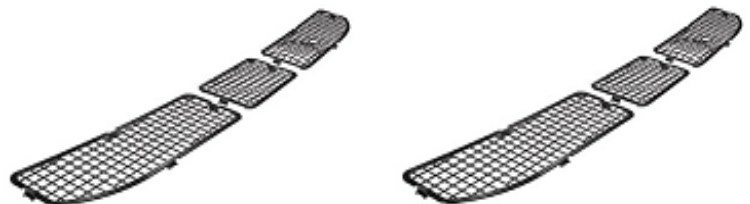

- A11397 (64-UP) Front/Rear Window Mld, SLIDE-ON Clip Install Tool \$ 25.00
- A11398 (64-UP) Front/Rear Window Mld, Removal & Clip Release Tool \$ 15.00

WINDSHIELD WIPER ARMS

- E19980 (59-60) Windshield Wiper Arm, LH..... (EC/IMP SDN)EACH \$ 22.00
- E19985 (59-60) Windshield Wiper Arm, RH..... (EC/IMP SDN) \$ 22.00

- A19990 (64-67) Windshield Wiper Arm, LH/RH.. (*GM CARS) ...OEM EACH \$ 32.00
- A19995 (64-67) Windshield Wiper Arms, LH/RH.. (*GM CARS) STNLS PAIR \$ 39.00

- A20001 (68-72) Windshield Wiper Arms, LH/RH.. (A-BODY)PAIR \$ 109.00
- A20016 (78-88) Windshield Wiper Arm, LH..... (G-BODY)OEM \$ 59.00
- A20017 (78-88) Windshield Wiper Arm, RH..... (G-BODY)OEM \$ 59.00

WINDSHIELD WIPER BLADES & INSERTS

- A19972 (64-67) Windshield Wiper Blade/Insert (*GM CARS) STNLS PAIR \$ 35.00
- A19980 (64-UP) AERO Wiper Blade/Insert Assem (*GM CARS) 16" ...PAIR \$ 79.00

COWL PANEL GRILLE SETS