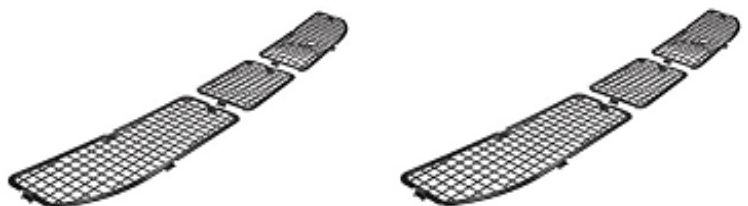

- A11397 (64-UP) Front/Rear Window Mld, SLIDE-ON Clip Install Tool \$ 25.00
- A11398 (64-UP) Front/Rear Window Mld, Removal & Clip Release Tool \$ 15.00

WINDSHIELD WIPER ARMS

- E19980 (59-60) Windshield Wiper Arm, LH.....(EC/IMP SDN).....EACH \$ 22.00
- E19985 (59-60) Windshield Wiper Arm, RH.....(EC/IMP SDN)..... \$ 22.00

- A19990 (64-67) Windshield Wiper Arm, LH/RH..(*GM CARS) ...OEM EACH \$ 32.00
- A19995 (64-67) Windshield Wiper Arms, LH/RH..(*GM CARS) STNLS PAIR \$ 39.00

- A20001 (68-72) Windshield Wiper Arms, LH/RH..(A-BODY).....PAIR \$ 109.00
- A20016 (78-88) Windshield Wiper Arm, LH.....(G-BODY).....OEM \$ 59.00
- A20017 (78-88) Windshield Wiper Arm, RH.....(G-BODY).....OEM \$ 59.00

WINDSHIELD WIPER BLADES & INSERTS

- A19972 (64-67) Windshield Wiper Blade/Insert (*GM CARS) STNLS PAIR \$ 35.00
- A19980 (64-UP) AERO Wiper Blade/Insert Assem (*GM CARS) 16"...PAIR \$ 79.00

COWL PANEL GRILLE SETS