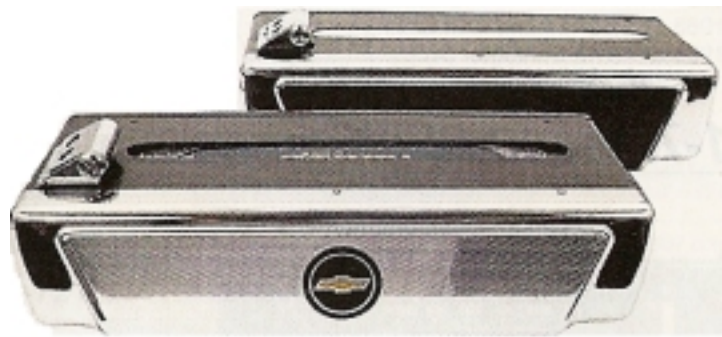

TISSUE DISPENSERS

- A27385 (67) Tissue Dispenser (CAMARO).....CHROME $ 89.00