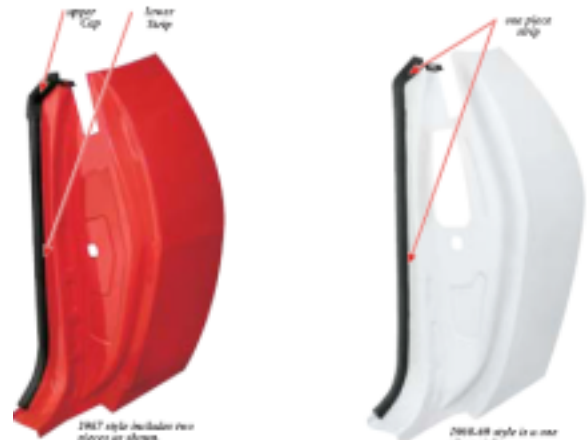

1967 DOOR JAMB WINDLACE & END CAPS

F56080 (67) Windlace End Caps.....(F-BODY) BLK PR \$ 29.00

A55930 (67) Interior Door Jamb Windlace, BLACK.....\$1.95/FOOT \$ 1.95
 A55940 (67) Interior Door Jamb Windlace, RED.....\$1.95/FOOT \$ 1.95
 A55950 (67) Interior Door Jamb Windlace, BLUE.....\$1.95/FOOT \$ 1.95
 A55955 (67) Interior Door Jamb Windlace, SADDLE.....\$1.95/FOOT \$ 1.95
 A55960 (67) Interior Door Jamb Windlace, AQUA.....\$1.95/FOOT \$ 1.95
 A55965 (67) Interior Door Jamb Windlace, OFF WHITE..\$1.95/FOOT \$ 1.95
 A55970 (67) Interior Door Jamb Windlace, DRK BROWN..\$1.95/FOOT \$ 1.95

1968-69 DOOR JAMB WINDLACE W/END CAPS

F56090 (67) Interior Door Jamb Windlace W/Caps (F-BODY) BLK PR \$ 99.00
 F56100 (68-69) Interior Door Jamb Windlace W/Caps (F-BODY) BLK PR \$ 99.00