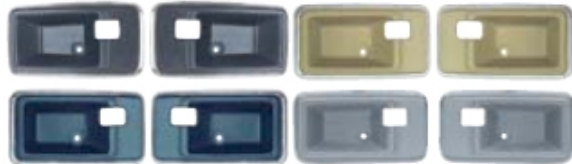

SIDE PANEL RELATED TRIM & PARTS

1975-81 INNER DOOR PANEL PULL HANDLES & CUPS

F19424 (75-81) Inner Door Handle Pull Assembly, LH (F-BODY)..... \$ 19.95
 F19426 (75-81) Inner Door Handle Pull Assembly, RH (F-BODY)..... \$ 19.95

F86000A (75-76) Door Panel Pull Handle Cups (CAMARO)....BLACK..... \$ 29.00
 F86000B (75-76) Door Panel Pull Handle Cups (CAMARO)....RED..... \$ 29.00
 F86000F (75-76) Door Panel Pull Handle Cups (CAMARO)....DK BLUE... \$ 29.00
 F86000K (75-76) Door Panel Pull Handle Cups (CAMARO)....OYSTER... \$ 29.00
 F86000N (75-76) Door Panel Pull Handle Cups (CAMARO)....SLATE..... \$ 29.00