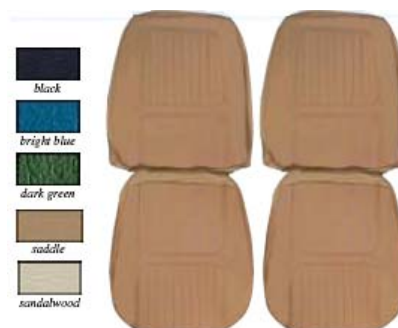

CAMARO STANDARD SEAT UPHOLSTERY

1967-1981 CAMARO STANDARD INTERIOR COLOR CHART

COLOR/YEAR	67	68	69	70	71	72	73	74	75	76	77	78	79	80	81
BLACK	A	*	*	*	*	*	*	*	*	*	*	*	*	*	*
RED	B	*	*	*	*	*	*	*	*	*	*	*	*	*	*
LIGHT BLUE	C	*											*		
MED BLUE	D	*													
BRIGHT BLUE	E			*											
DARK BLUE	F			*	*	*									
LIGHT GREEN	G			*											
DARK GREEN	H			*	*	*	*								
JADE GREEN	I				*										
WHITE	J	*	*	*		*		*	*	*	*	*	*	*	*
NAVY BLUE	K												*	*	*
CAMEL	L											*	*	*	*
LIGHT SADDLE	M							*	*	*	*	*	*	*	*
SANDLEWOOD	N			*	*	*	*	*	*	*	*	*	*	*	*
SADDLE	O			*					*	*	*	*	*	*	*
DARK SADDLE	P				*	*	*	*	*	*	*	*	*	*	*
GOLD	Q	*	*												
IVY GOLD	R	*	*												
TAN	S				*										
BRIGHT RED	T						*								
FIRETHORN	U							*	*	*	*	*	*	*	*
CARMINE	V									*	*	*	*	*	*
SILVER	W					*	*	*	*	*	*	*	*	*	*
COVERT	X				*	*	*	*	*	*	*	*	*	*	*

1970 CAMARO STANDARD SEAT UPHOLSTERY

F84110* (70) STD Front Bucket Seat Upholstery (CAMARO) .....SET $ 249.00
F84210* (70) STD Rear Seat Upholstery.....(CAMARO) .....SET $ 179.00