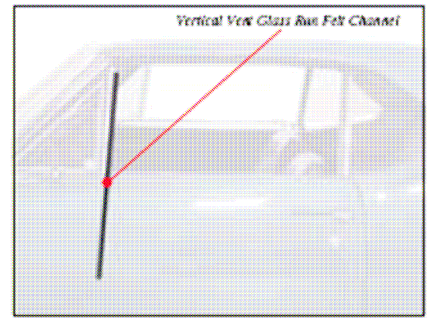

DOOR GLASS VERTICLE RUN CHANNELS

- A47100 (67) Door Glass Vert Run Channels (F/*A-BODY HT/CV)..PR $ 24.95
- A60990 Glass Run Channel Flocking (GM) 4' x 2-7/8"..BLACK $ 19.95