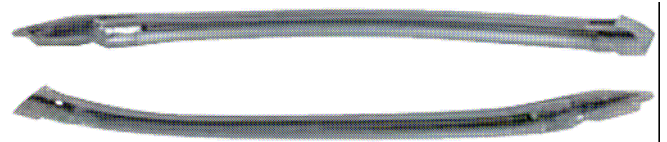

CONVERTIBLE WINDSHIELD PILLAR POST SEALS

- F30200 (67) Windshield Pillar Post Seals (F-BODY CONV)....PAIR $ 69.00
- F30300 (68-69) Windshield Pillar Post Seals (F-BODY CONV)..... $ 69.00