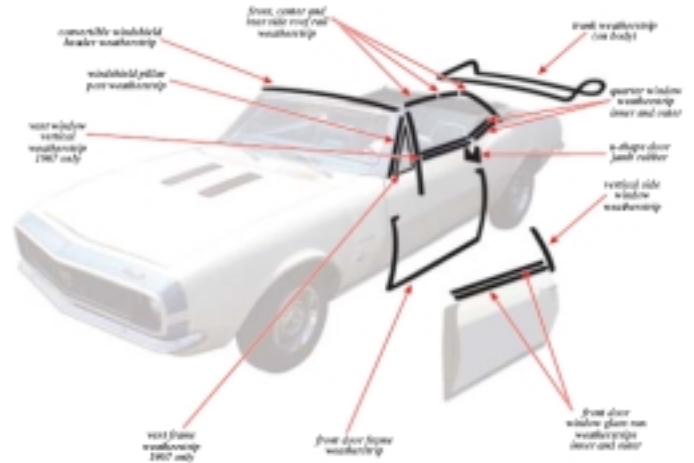

ROOFRAIL WEATHERSTRIP RETAINER CHANNELS

- F12800 (67) Roofrail Weatherstrip Mouldings (F-BODY).....SET \$ 249.00
- F12810 (68-69) Roofrail Weatherstrip Mouldings (F-BODY).....SET \$ 249.00

QUALITY GENUINE GM WEATHERSTRIP TUBE ADHESIVE

- A28155 Super Weatherstrip Tube Adhesive.....OEM 5oz \$ 11.95

1967-69 Convertible Weatherstrip

CONVERTIBLE WINDSHIELD PILLAR POST SEALS

- F30200 (67) Windshield Pillar Post Seals (F-BODY CONV)....PAIR \$ 69.00
- F30300 (68-69) Windshield Pillar Post Seals (F-BODY CONV)..... \$ 69.00