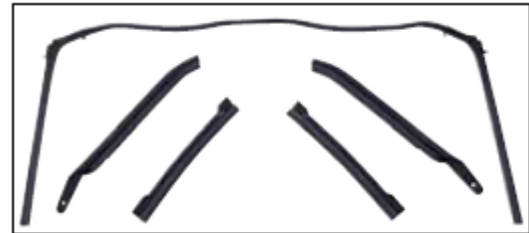

ROOFRAIL WEATHERSTRIP RETAINER CHANNELS

- F12800 (67) Roofrail Weatherstrip Mouldings (F-BODY).....SET \$ 249.00
- F12810 (68-69) Roofrail Weatherstrip Mouldings (F-BODY).....SET \$ 249.00

QUALITY GENUINE GM WEATHERSTRIP TUBE ADHESIVE

- A28155 Super Weatherstrip Tube Adhesive.....OEM 5oz \$ 11.95

1967-69 Convertible Weatherstrip

CONVERTIBLE WINDSHIELD PILLAR POST SEALS

- F30200 (67) Windshield Pillar Post Seals (F-BODY CONV)....PAIR \$ 69.00
- F30300 (68-69) Windshield Pillar Post Seals (F-BODY CONV)..... \$ 69.00

CONVERTIBLE TOP WEATHERSTRIP KITS

- F30640 (67-69) Convertible Top Weatherstrip Kit (F-BODY)..... \$ 199.00

T-TOP HATCH WEATHERSTIPS

- F30760 (77-81) T-Top Hatch Weatherstrips, HURST..(*F-BODY)...PAIR \$ 399.00