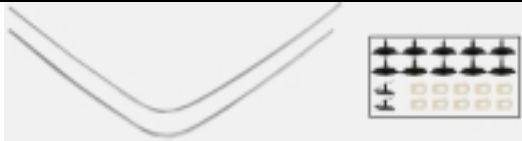

VINYL TOP MOULDINGS & CLIPS

- F13120 (67-68) Vinyl Top Mld Set, W/Clips (F-BODY).....SET $ 99.00
- F13125 (67-68) Vinyl Top Mld Clip Kit.....(F-BODY).....SET $ 19.00