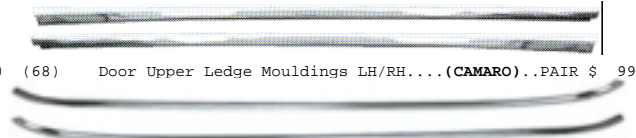

DOOR UPPER LEDGE MOULDINGS

1. F16000 (68) Door Upper Ledge Mouldings LH/RH....(CAMARO)..PAIR $ 99.00

1. F16100 (70-81) Door Upper Ledge Moulding, LH.....(F-BODY)..EACH $ 59.00
   F16110 (70-81) Door Upper Ledge Moulding, RH.....(F-BODY)..EACH $ 59.00
   F16120 (70-81) Door Upper Ledge Mld Clips, 2 REQ'D (F-BODY) SET/6 $ 9.95